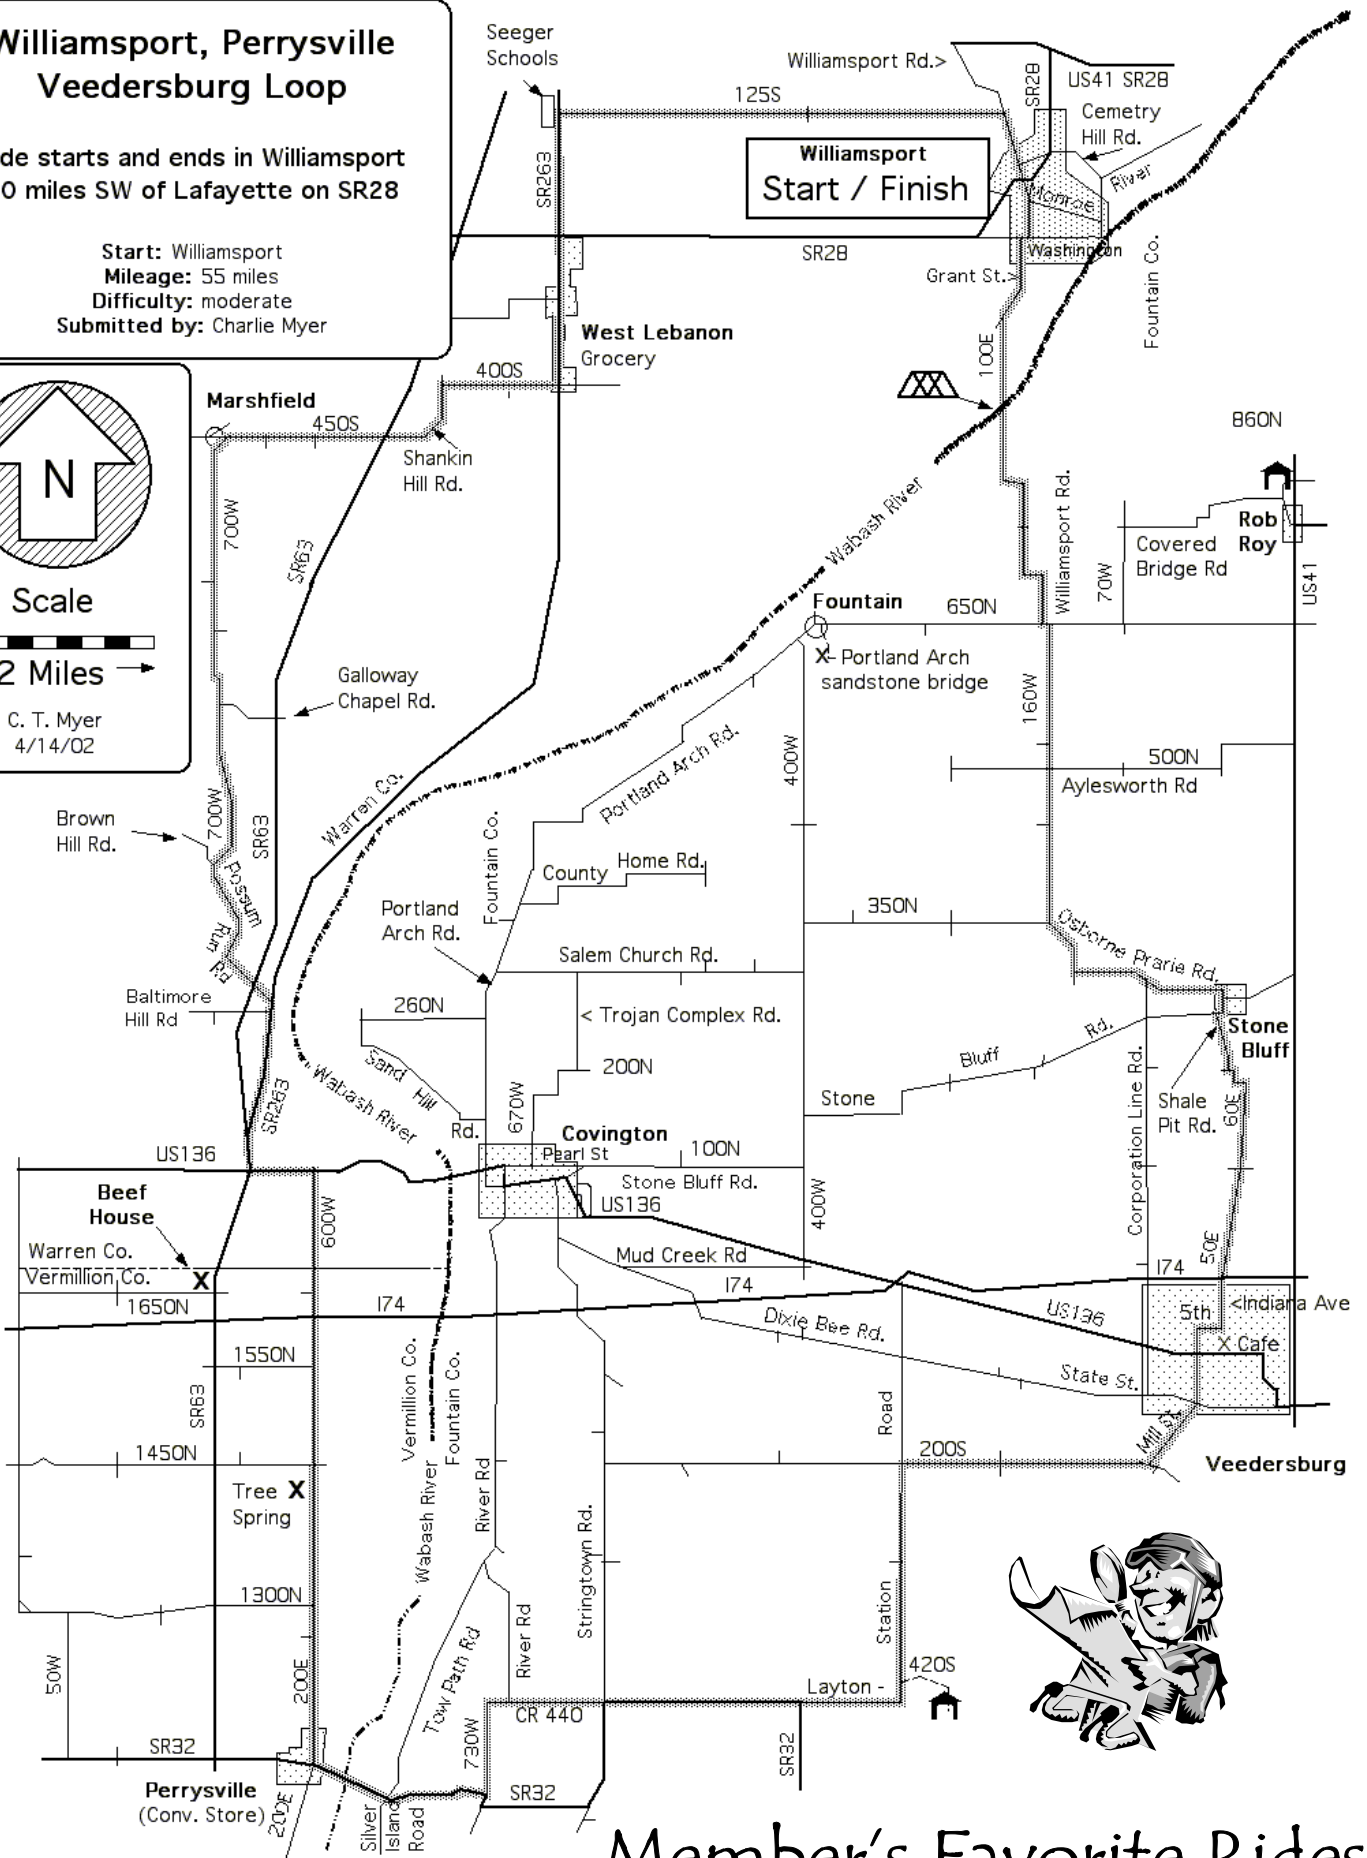

# Williamsport, Perrysville Veedersburg Loop

Ride starts and ends in Williamsport  
30 miles SW of Lafayette on SR28

Start: Williamsport  
 Mileage: 55 miles  
 Difficulty: moderate  
 Submitted by: Charlie Myer

## Member's Favorite Rides